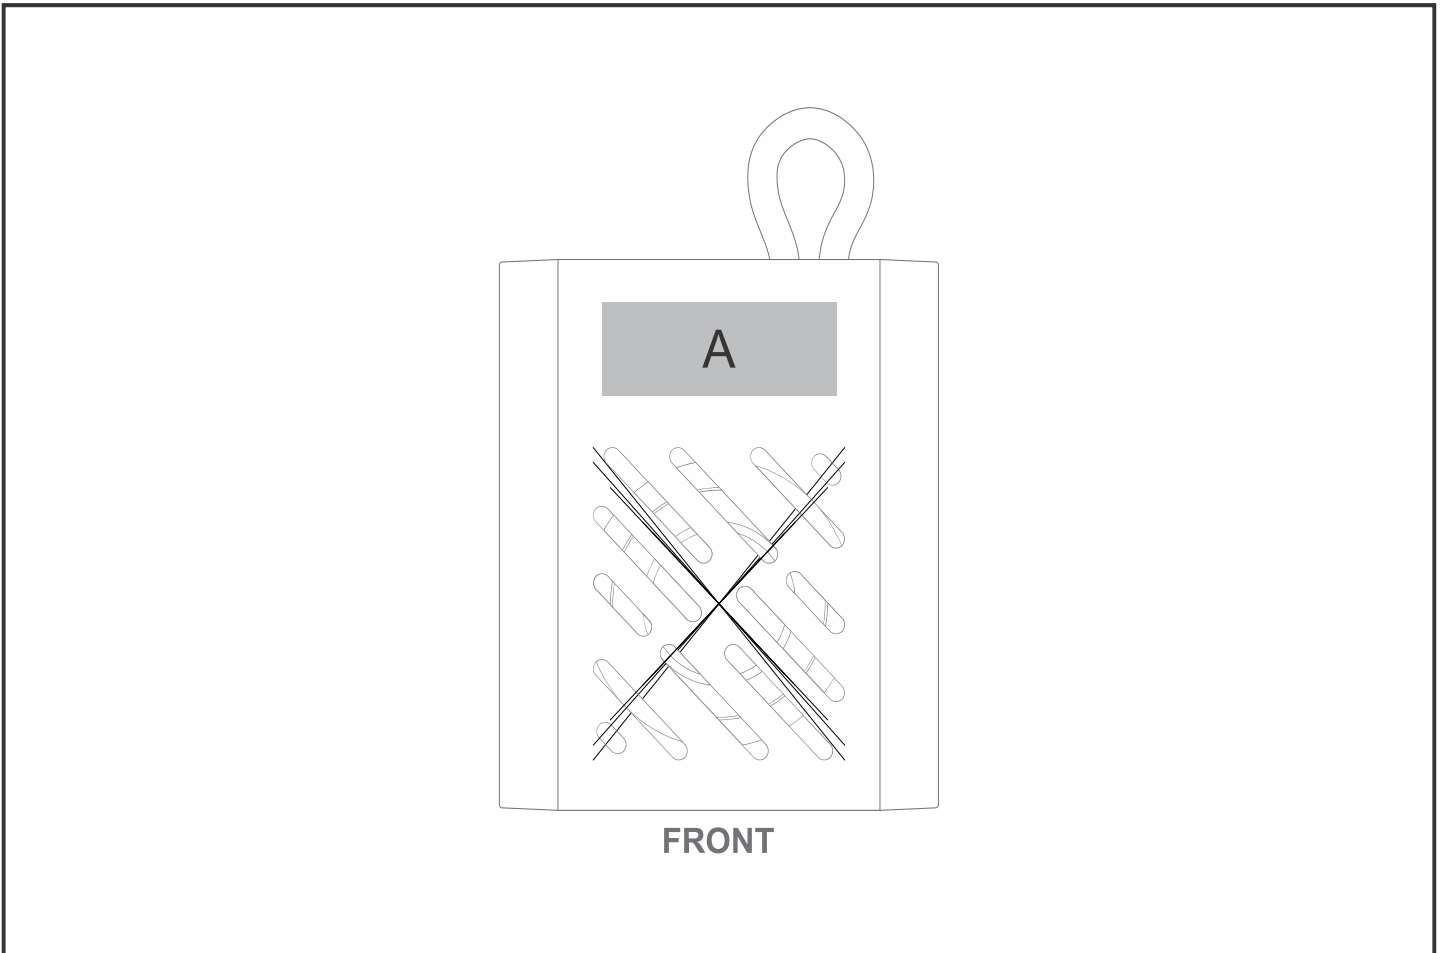

MT-OK-419-B

Okiyo Odoriko Bamboo Bluetooth Speaker

Need to know:

Includes 1-Colour, 1-Position Pad Print or 1-Position Laser Engraving (setup fees apply)

- Due to tonal variations in the wood the laser engraving will vary from one item to the next and will likely vary in the same item.

- **Laser colour:** Tonal

- Texture of Item will affect the quality of Print.

Branding Options:

Position	Branding Method (Branding Code)	No. of Colours	Dimension
A	Laser Engraving (LC)	N/A	40mm wide x 14mm high
A	Pad Printing (PC)	4 Colours	40mm wide x 15mm high